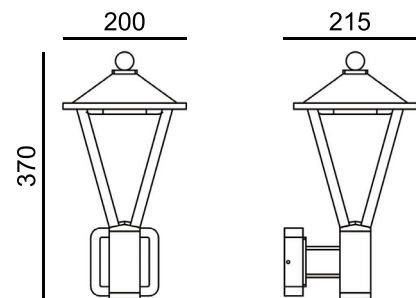

TECHNICAL DATA

TYPE

Professional LED for Exterior Lighting.

PRO	CRI ≥ 80	
IP54		L°
AC85-265V 50/60Hz		15,000h L70

Model:	Lotus
Format:	-
Location:	Exterior
Wattage:	12W
Materials:	Aluminium
Led Color:	3000K / 4000K / 6500K
Product Dimension:	215*200*370mm
IP Code:	54
Fixation:	Wall
CRI :	80
Lumen Output:	1000LM
Frequency:	50/60 Hz
Beam Angle:	L°

DIMENSION DRAW

OUTDOOR